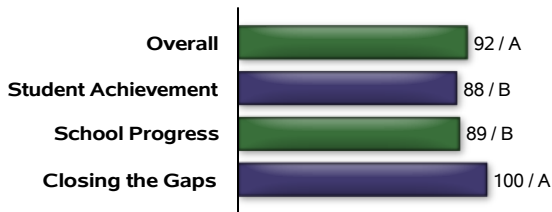

Texas Education Agency
2021-22 Preliminary School Report Card
A G ELDER EL (126905103)

Accountability Rating

A G ELDER EL earned an A (90-100) for exemplary performance by serving most students well, encouraging high academic achievement and/or appropriate academic growth for almost all students, and preparing most students for eventual success in college, a career, or the military.

State accountability ratings are based on three domains: Student Achievement, School Progress, and Closing the Gaps. The graph below provides summary results for A G ELDER EL. Scores are scaled from 0 to 100 to align with letter grades.